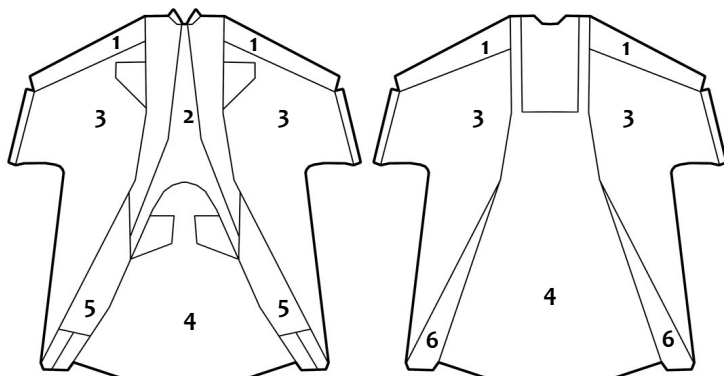

Measurements

Height Cm

Chest Inch

Waist

Hip

Torso

Inseam

Shoulders

Arm

Thigh

Bicep

Wrist

Shoe Size US UK EU

Weight KG Pounds

Colors

1. Arms*
2. Body Front
3. Arm Wings
4. Legwing
5. Leg Front*
6. Leg Back
7. PF Logo
8. Zippers
9. Stitching