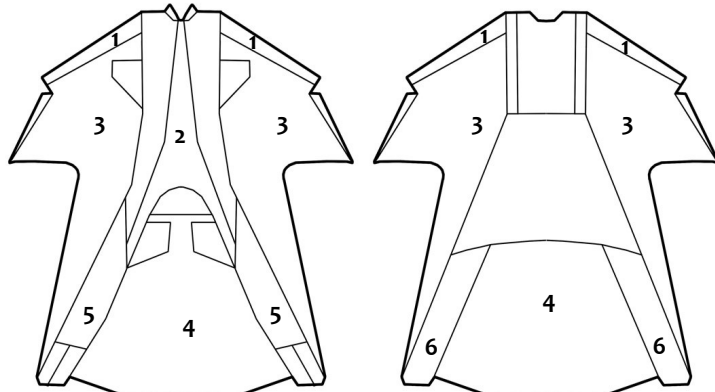

Measurements

Height Cm

Chest Inch

Waist

Hip

Torso

Inseam

Shoulders

Arm

Thigh

Bicep

Wrist

Shoe Size US UK EU

Weight KG Pounds

Colors

1. Arms*

2. Body Front

3. Arm Wings

4. Legwing

5. Leg Front*

6. Leg Back

7. PF Logo

8. Zippers

9. Stitching