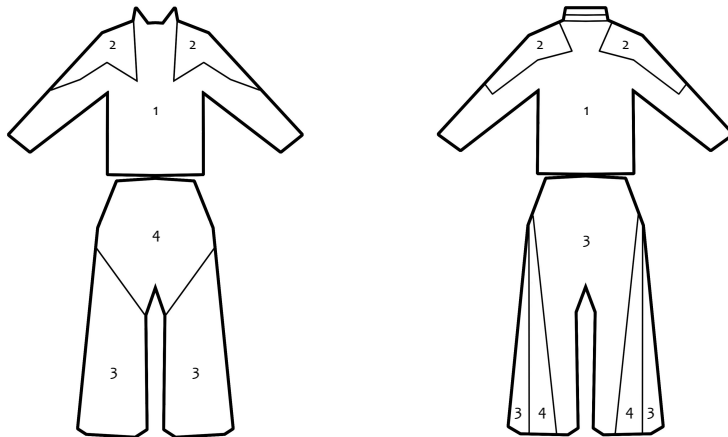

**Delivery Address**

Name: \_\_\_\_\_  
 Address: \_\_\_\_\_  
 \_\_\_\_\_  
 Country: \_\_\_\_\_  
 Phone (required): \_\_\_\_\_  
 Email: \_\_\_\_\_  
 Dealer name: \_\_\_\_\_

**Information**

For current lead times, pricing, our measurement guide and suit option details please visit [www.phoenix-fly.com](http://www.phoenix-fly.com) or contact [info@phoenix-fly.com](mailto:info@phoenix-fly.com)

**Measurements**

Height   Cm  Inch  
 Chest   
 Waist   
 Hip   
 Leg   
 Arm   
 Weight   KG  Pounds

**Colors**

1. Parapak   
 2. Parapak   
 3. Parapak   
 4. Parapak

**Comments**

\_\_\_\_\_

**Color Options**